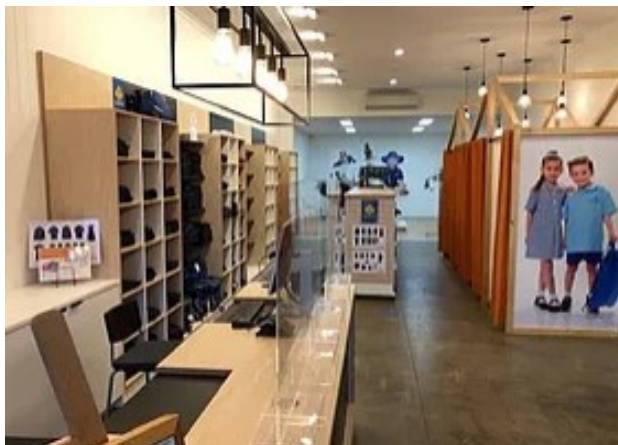

Shopping and Delivery Options:

Weekly delivery to school - Free of Charge

Home/Private address delivery - $9.95 flat rate per order

Click and Collect from Spartan School World - Free of Charge

Spartan School World

914 Nepean Highway Service Road,

Hampton East. 3188