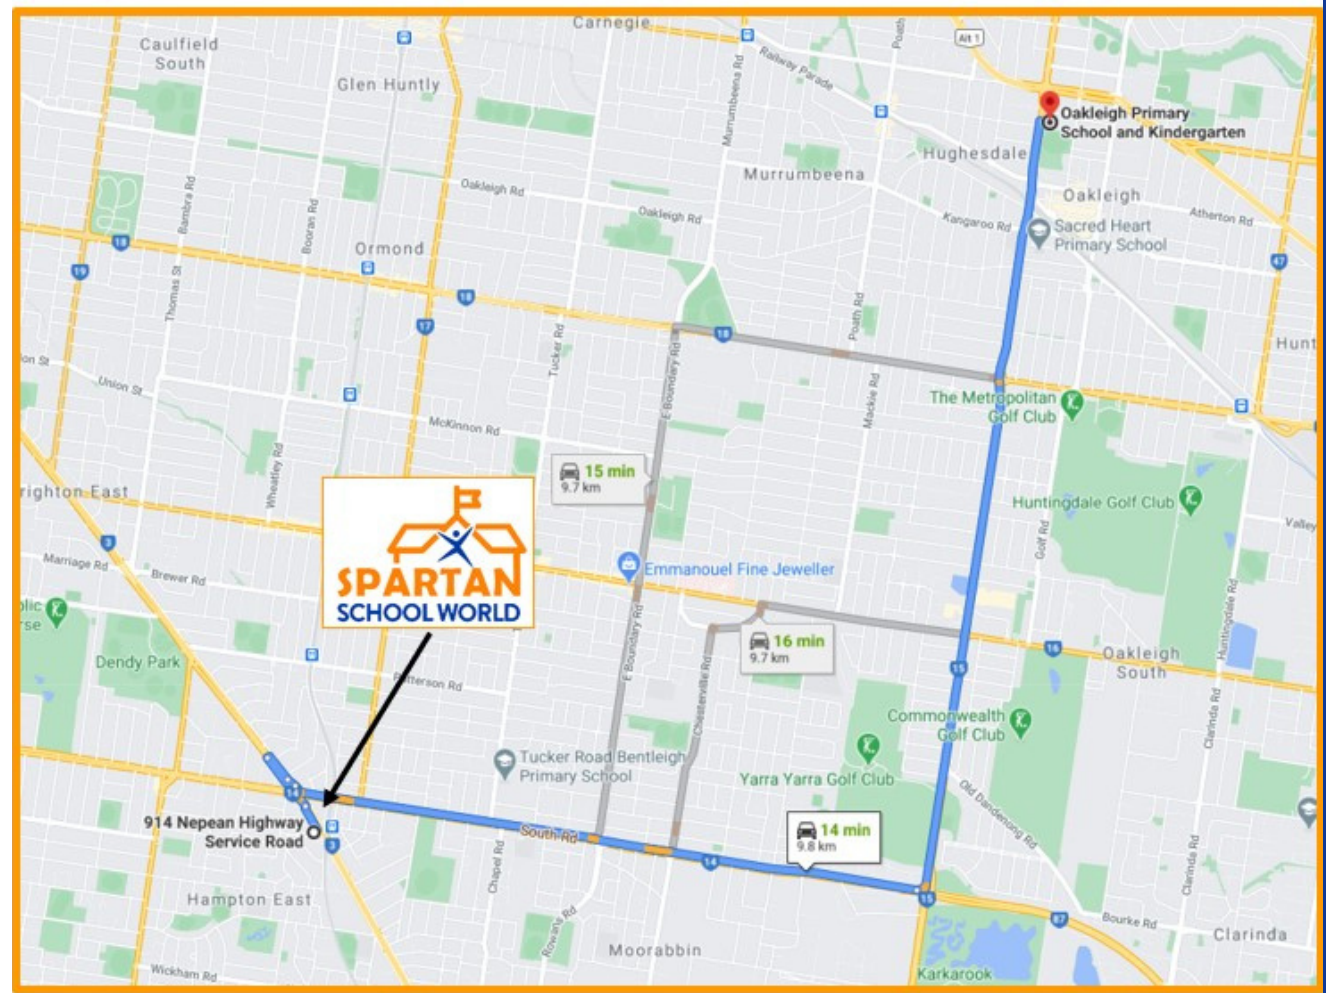

Shopping and Delivery Options:

Weekly delivery to school - Free of Charge

Home/Private address delivery - $9.95 flat rate per order

Click and Collect from Spartan School World - Free of Charge

Spartan School World

914 Nepean Highway Service Road,

Hampton East. 3188